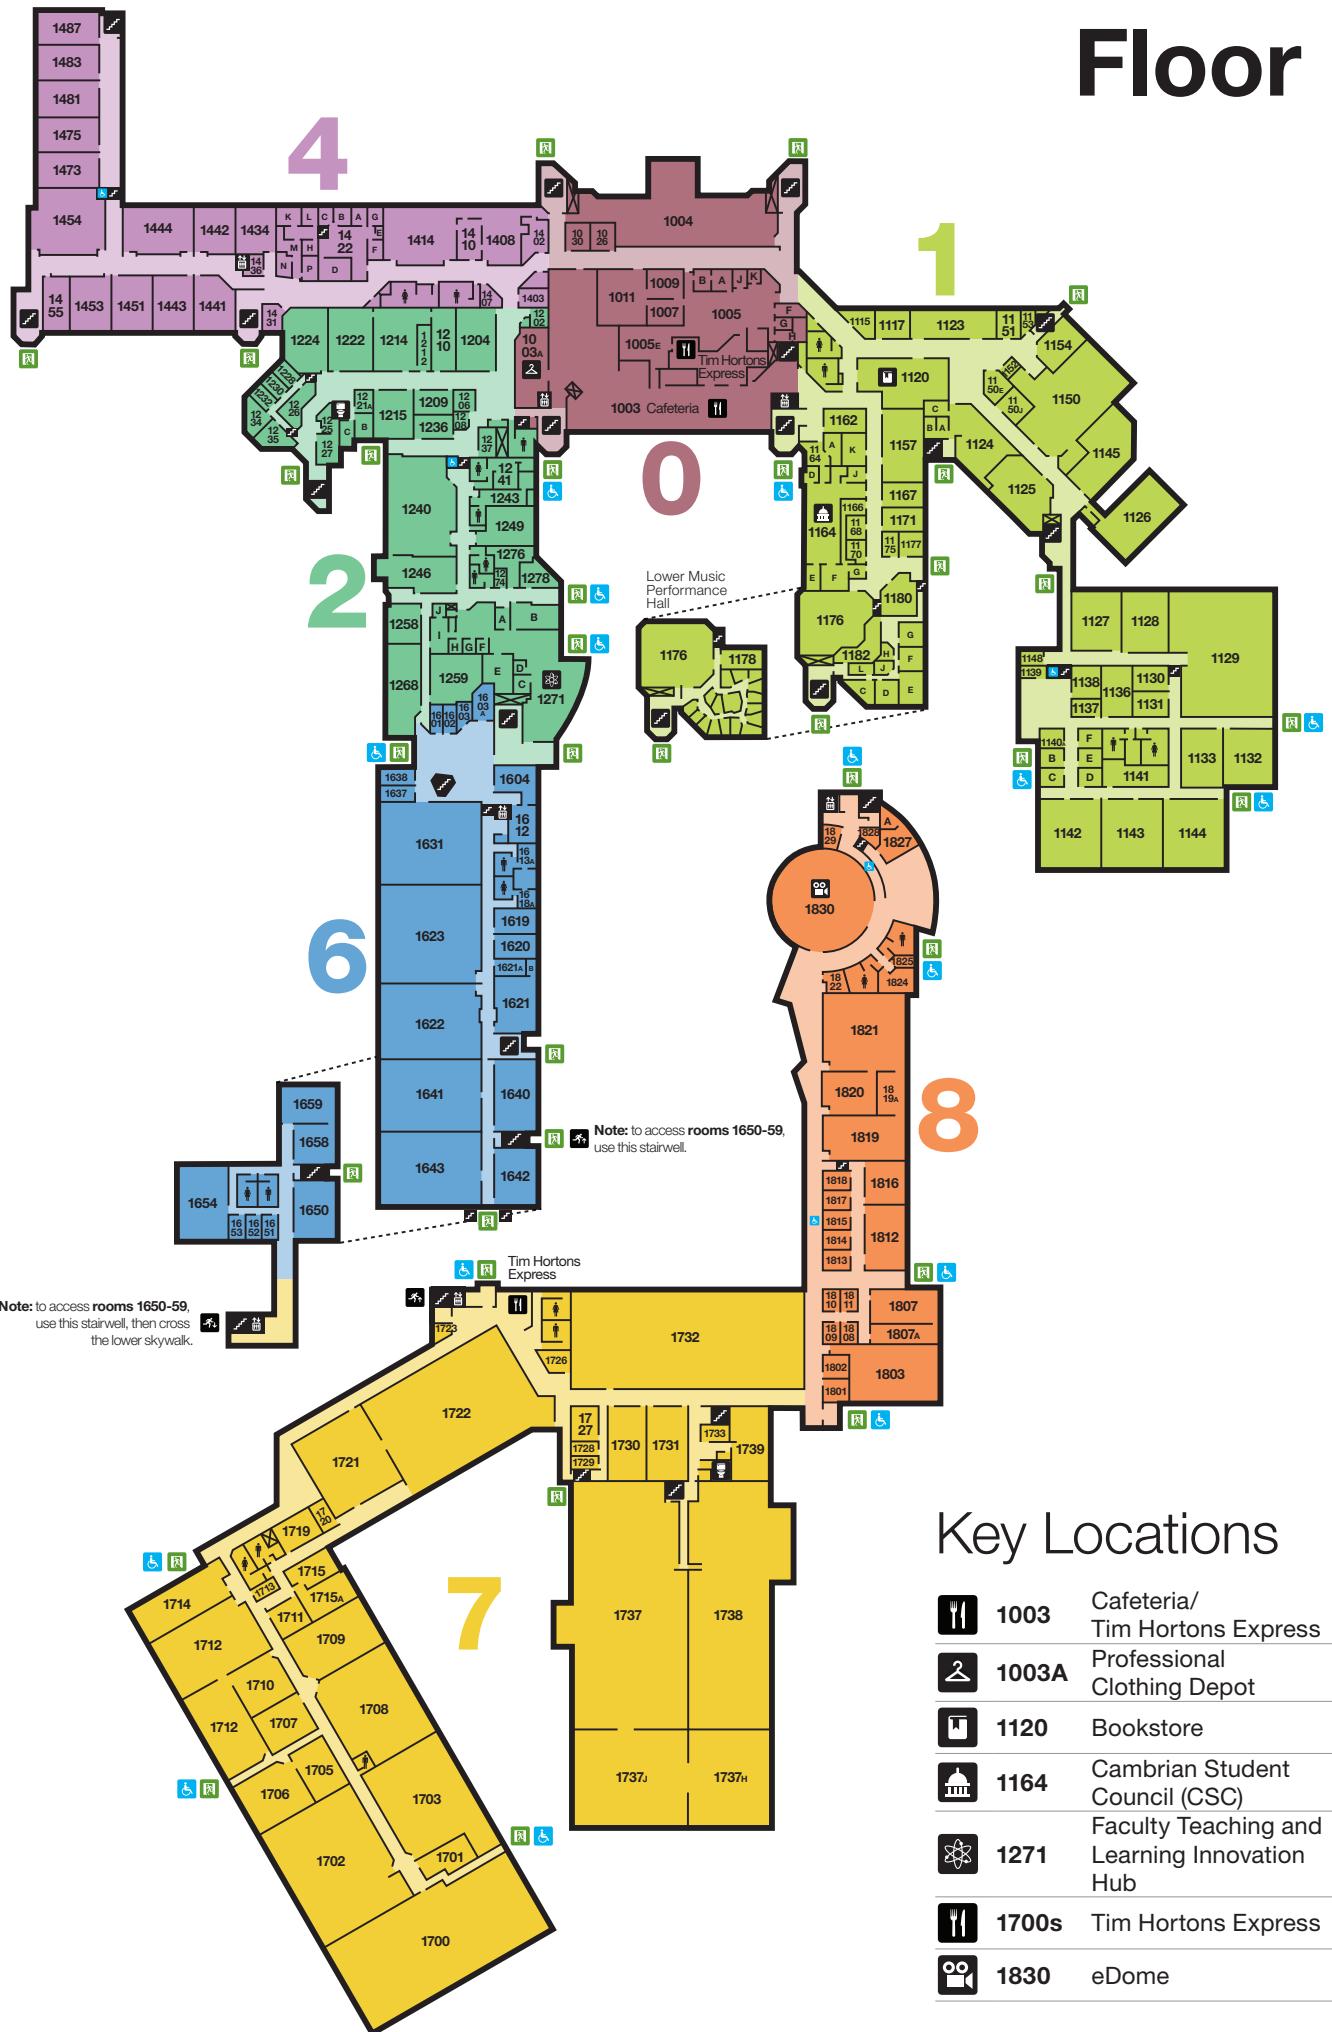

Floor 1

Key Locations

- **1003** Cafeteria/
  Tim Hortons Express
- **1003A** Professional
  Clothing Depot
- **1120** Bookstore
- **1164** Cambrian Student
  Council (CSC)
- **1271** Faculty Teaching and
  Learning Innovation
  Hub
- **1700s** Tim Hortons Express
- **1830** eDome